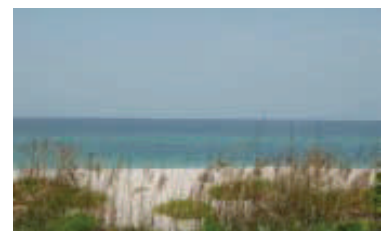

2691 Bay Drive

Cape Shore Realty

609-886-7777

- Natural Dune
- 1.09 Acre
- 3 Bedrooms, 2 Baths
- Living Room—Soaring Cathedral Ceiling
- Floor to Ceiling Stone Fireplace
- Solarium offering Panoramic Views
- Bayfront Deck
- Easy Care Cedar Siding
- Gas FWA/CA
- Andersen Windows

Contact : Michael "MIKE" Cosmo 609-408-2603

Cape May Beach Secluded Contemporary

offering 100' of sandy shoreline.