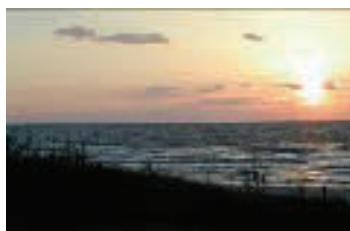

2691 Bay Drive

Cape Shore Realty

609-886-7777

- Natural Dune
- 1.09 Acre
- 3 Bedrooms, 2 Baths
- Living Room—Soaring Cathedral Ceiling
- Floor to Ceiling Stone Fireplace
- Solarium offering Panoramic Views
- Bayfront Deck
- Easy Care Cedar Siding
- Gas FWA/CA
- Andersen Windows

Contact : Michael "MIKE" Cosmo 609-408-2603

Cape May Beach Secluded Contemporary

offering 100' of sandy shoreline.